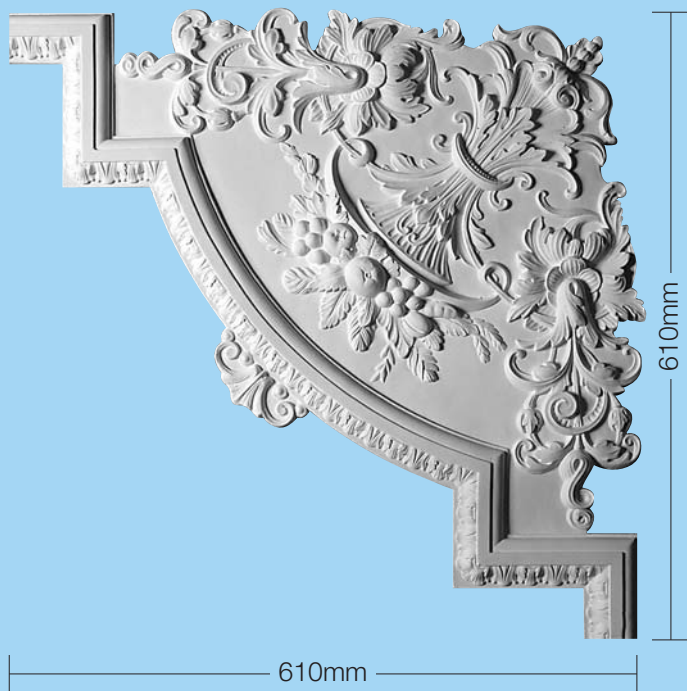

Length: 1500mm approximate

F1: Rope & Ball

Depth: 57mm

F2: Egg & Dart

Depth: 51mm

F4: Plain

Depth: 63mm

F5: Plain

Depth: 70mm

F6: Leaf

Depth: 51mm

F7: Whole Egg

Depth: 76mm

F8: Floral

Depth: 86mm

F9: Flute

Depth: 57mm

F10: Large Leaf

Depth: 73mm

F11: Greek Key

Depth: 79mm

DF6: Leaf Corner

Size: 610mm x 610mm

DF7: Whole Egg Corner

Size: 349mm x 349mm